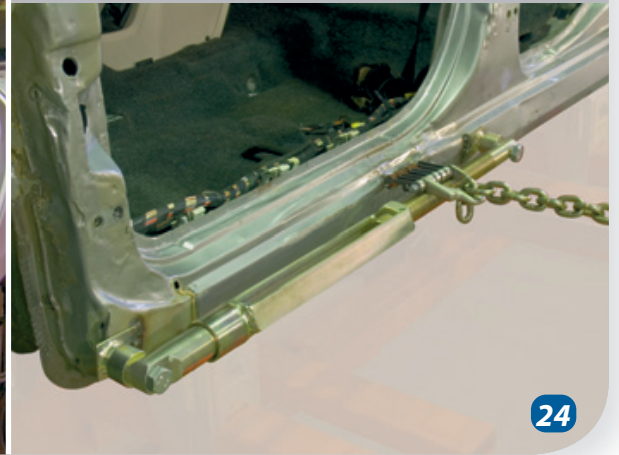

# Autorobot®

*The modular Satellite straightening set is designed for bodyshops who want to be the best in their field and make a good profit.*

Satellite 714B basic part rotates and reaches automatically the most ideal pulling direction.

# Autorobot®

Using Autorobot Satellite optional sets to straighten strong structured vehicle body parts.

In line straightening of the strong-structured B pillar often requires a hydraulic pull together with a simultaneous mechanical push.