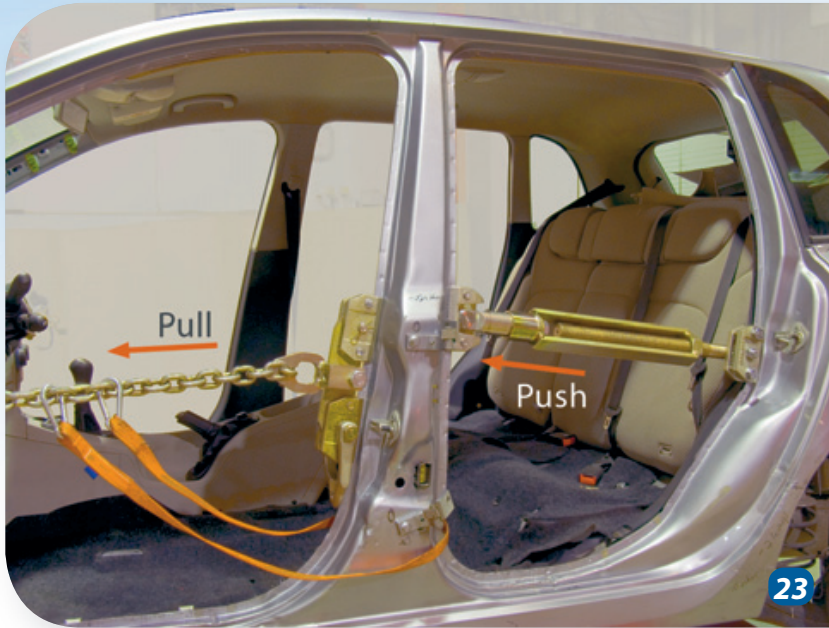

# Autorobot®

*The modular Satellite straightening set is designed for bodyshops who want to be the best in their field and make a good profit.*

Satellite 714B basic part rotates and reaches automatically the most ideal pulling direction.

# Autorobot®

Using Autorobot Satellite optional sets to straighten strong structured vehicle body parts.

In line straightening of the strong-structured B pillar often requires a hydraulic pull together with a simultaneous mechanical push.