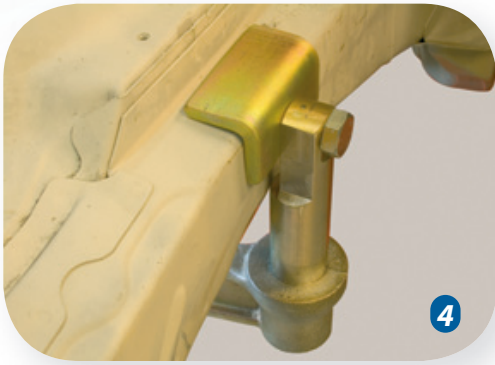

# Autorobot®

*The modular Satellite straightening set is designed for bodyshops who want to be the best in their field and make a good profit.*

Satellite 714B basic part rotates and reaches automatically the most ideal pulling direction.

714B

Pat.pend.

The modules of the Satellite straightening set are made of the best material and can handle the strongest vehicle structures without trouble. The inexpensive Satellite set is a very economical solution because of its versatile use. Several types of accessories can be attached to the moulded, rotating straightening arm.