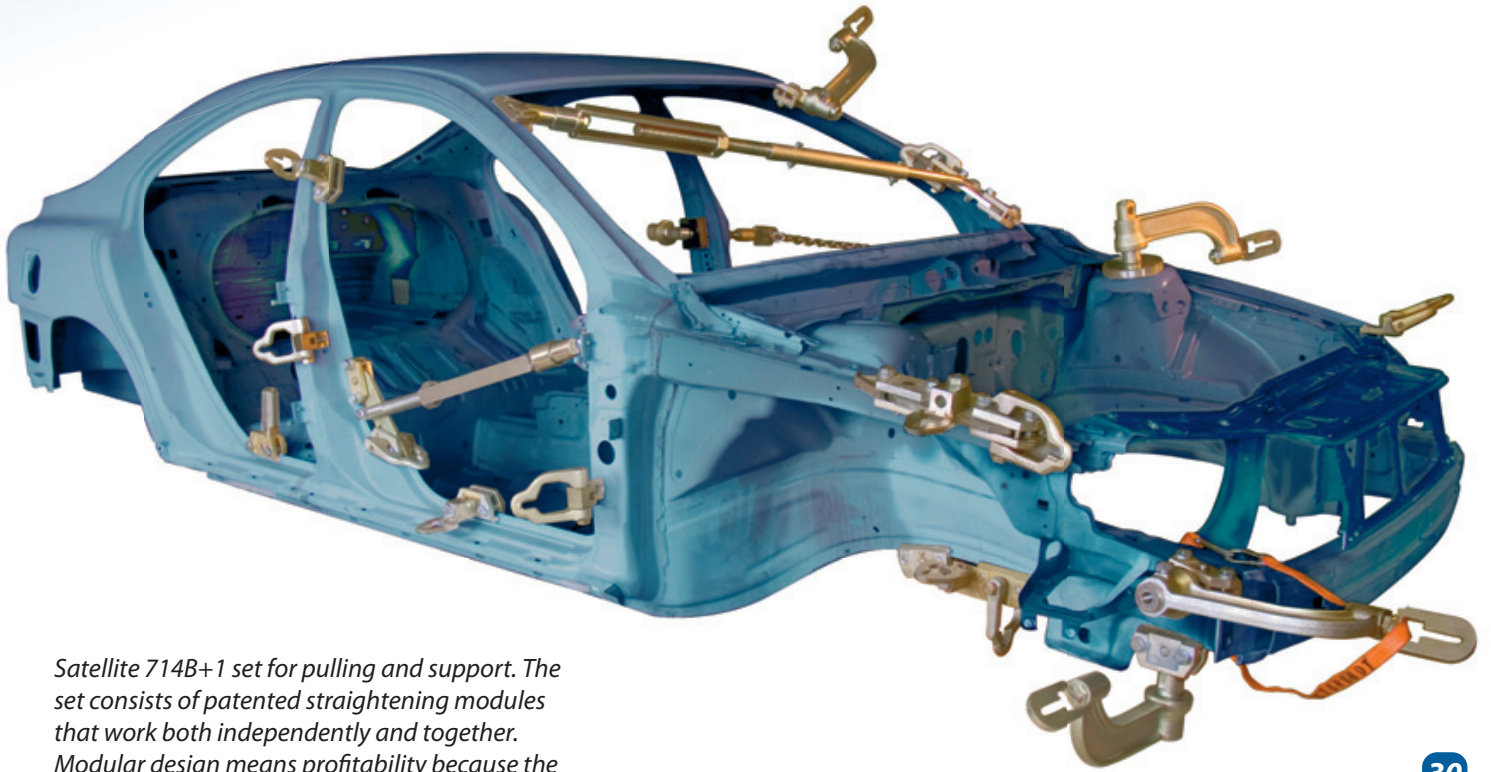

# Autorobot®

*The modular Satellite straightening set is designed for bodyshops who want to be the best in their field and make a good profit.*

Satellite 714B basic part rotates and reaches automatically the most ideal pulling direction.

# Autorobot®

Using Autorobot Satellite optional sets to straighten strong structured vehicle body parts.

In line straightening of the strong-structured B pillar often requires a hydraulic pull together with a simultaneous mechanical push.

The B pillar straightens out more easily, if a support is placed at the damaged point. The support equipment shown in the picture can also be used in other kinds of straightening jobs.

714B+1+2

Satellite 714B+1 set for pulling and support. The set consists of patented straightening modules that work both independently and together. Modular design means profitability because the bodyshop now doesn't need to purchase separate tool sets for each purpose.