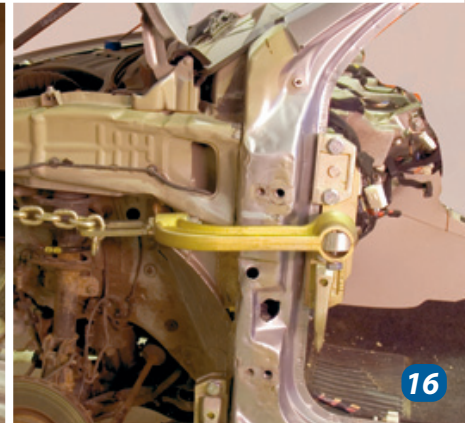

Additional sets for Autorobot Satellite straightening set

Set No. 714+2B is suitable for almost any car.

Max. 5 tons