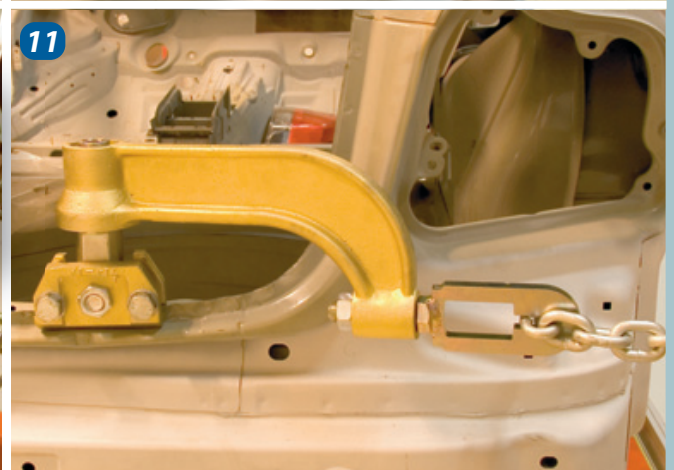

# Autorobot®

*The modular Satellite straightening set is designed for bodyshops who want to be the best in their field and make a good profit.*

Satellite 714B basic part rotates and reaches automatically the most ideal pulling direction.

714B

Pat.pend.

The modules of the Satellite straightening set are made of the best material and can handle the strongest vehicle structures without trouble. The inexpensive Satellite set is a very economical solution because of its versatile use. Several types of accessories can be attached to the moulded, rotating straightening arm.

# Autorobot®

Using Autorobot Satellite optional sets to straighten strong structured vehicle body parts.

In line straightening of the strong-structured B pillar often requires a hydraulic pull together with a simultaneous mechanical push.