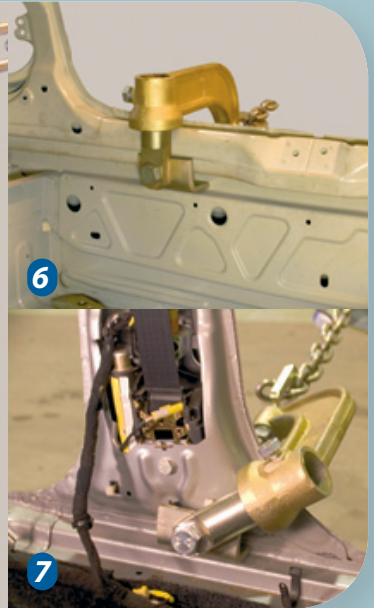

714B

Pat.pend.

The modules of the Satellite straightening set are made of the best material and can handle the strongest vehicle structures without trouble. The inexpensive Satellite set is a very economical solution because of its versatile use. Several types of accessories can be attached to the moulded, rotating straightening arm.

# Autorobot®

Using Autorobot Satellite optional sets to straighten strong structured vehicle body parts.

In line straightening of the strong-structured B pillar often requires a hydraulic pull together with a simultaneous mechanical push.