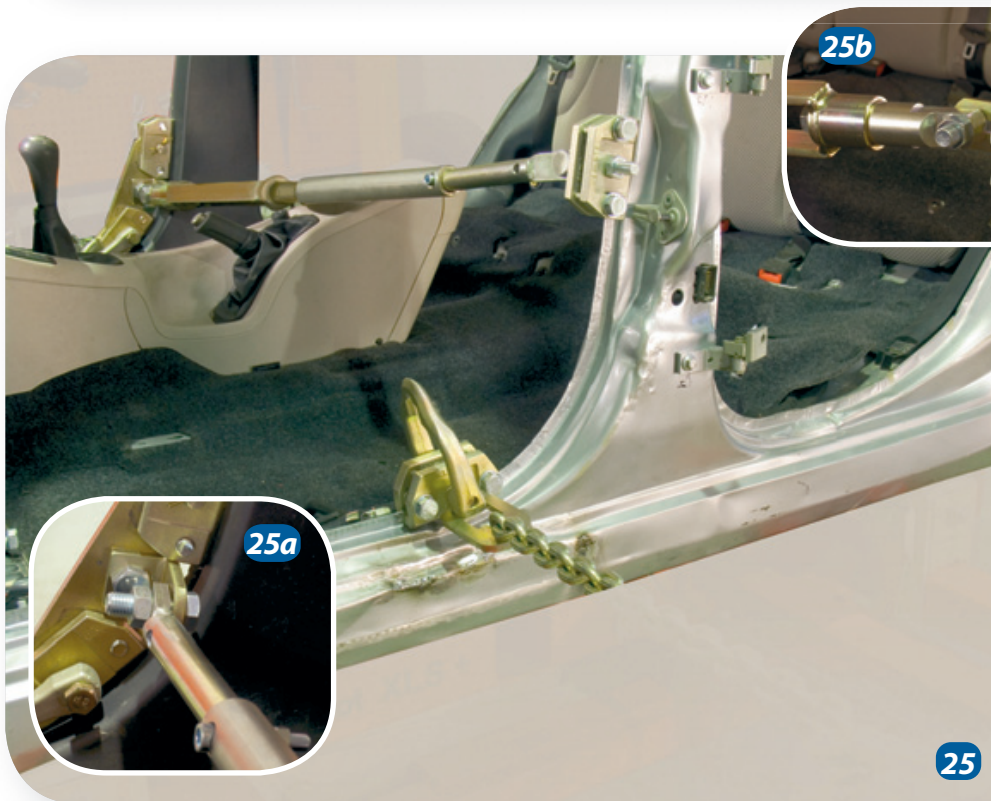

# Autorobot®

*The modular Satellite straightening set is designed for bodyshops who want to be the best in their field and make a good profit.*

Satellite 714B basic part rotates and reaches automatically the most ideal pulling direction.

# Autorobot®

Using Autorobot Satellite optional sets to straighten strong structured vehicle body parts.

In line straightening of the strong-structured B pillar often requires a hydraulic pull together with a simultaneous mechanical push.