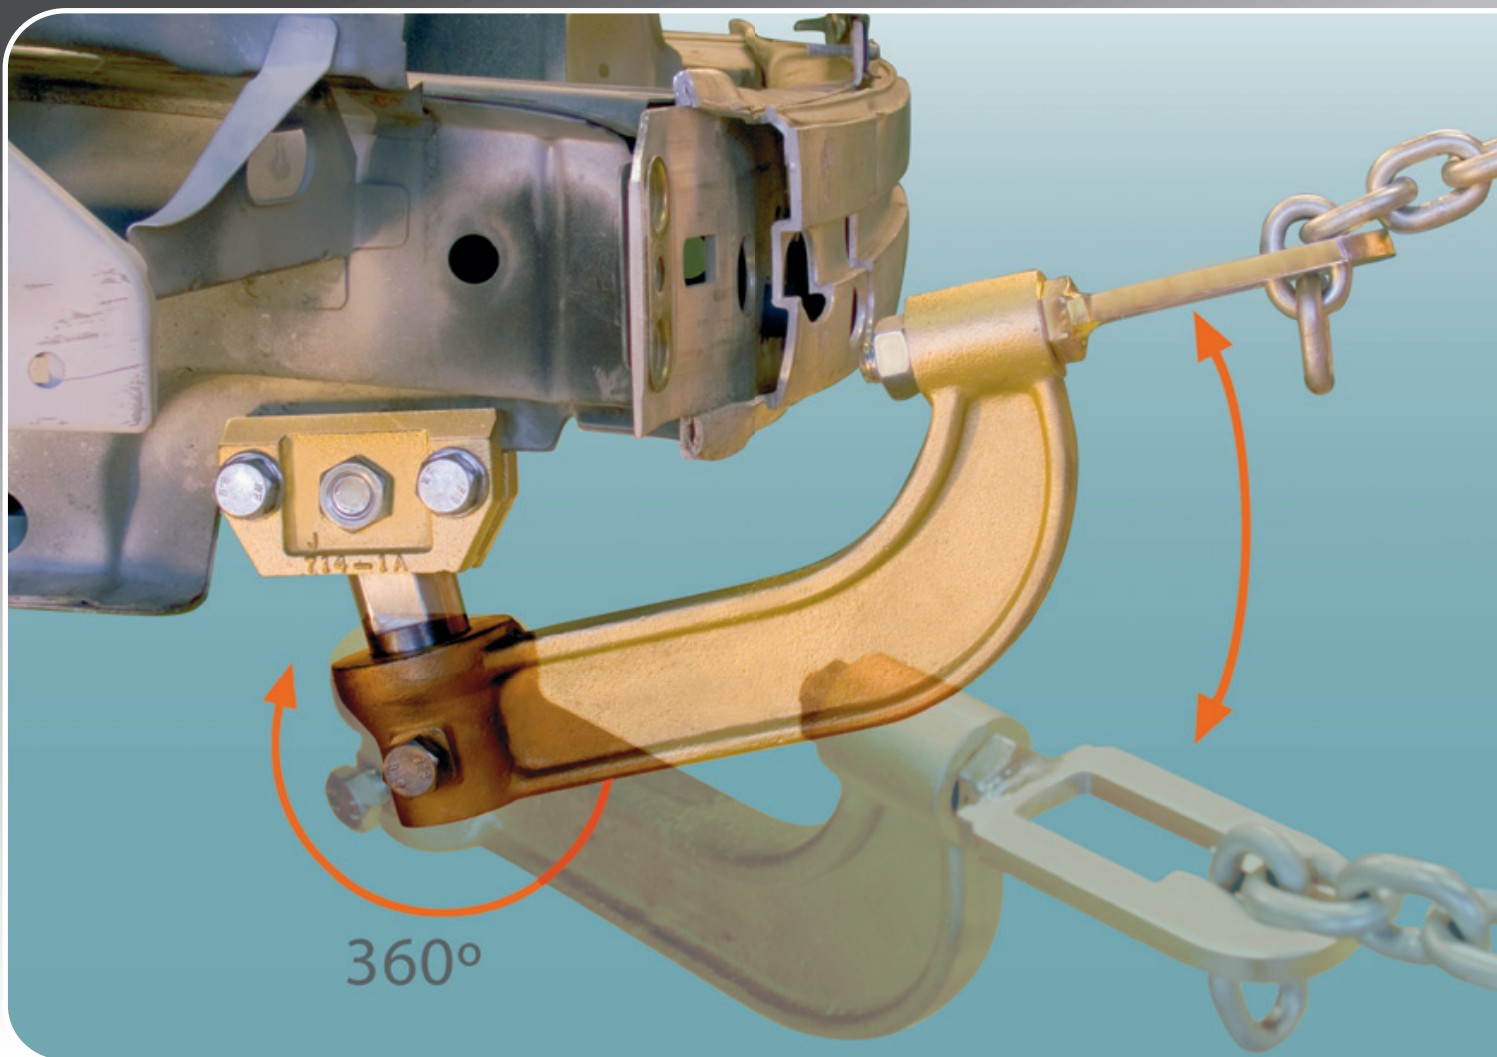

## SATELLITE STRAIGHTENING SET

**Technology  
from FINLAND**

# Autorobot®

*The modular Satellite straightening set is designed for bodyshops who want to be the best in their field and make a good profit.*

Satellite 714B basic part rotates and reaches automatically the most ideal pulling direction.

714B

Pat.pend.

The modules of the Satellite straightening set are made of the best material and can handle the strongest vehicle structures without trouble. The inexpensive Satellite set is a very economical solution because of its versatile use. Several types of accessories can be attached to the moulded, rotating straightening arm.

# Autorobot®

Using Autorobot Satellite optional sets to straighten strong structured vehicle body parts.

In line straightening of the strong-structured B pillar often requires a hydraulic pull together with a simultaneous mechanical push.