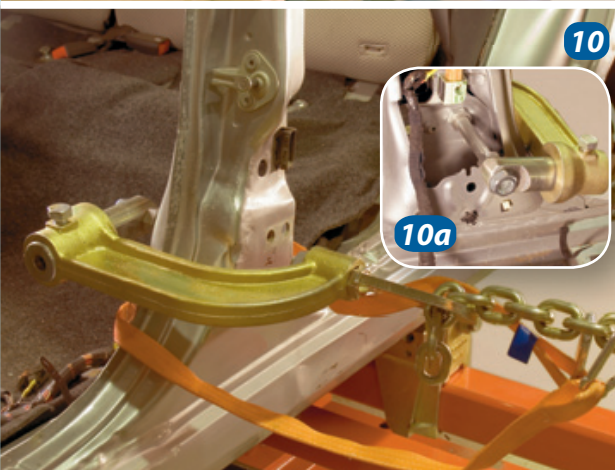

714B

Pat.pend.

The modules of the Satellite straightening set are made of the best material and can handle the strongest vehicle structures without trouble. The inexpensive Satellite set is a very economical solution because of its versatile use. Several types of accessories can be attached to the moulded, rotating straightening arm.

# Autorobot®

Using Autorobot Satellite optional sets to straighten strong structured vehicle body parts.

In line straightening of the strong-structured B pillar often requires a hydraulic pull together with a simultaneous mechanical push.