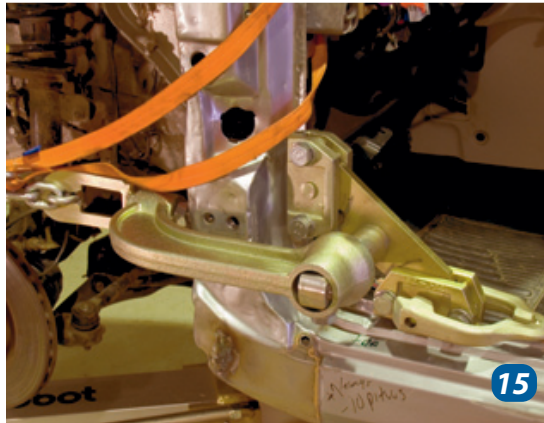

Additional sets for Autorobot Satellite straightening set

Set No. 714+2B is suitable for almost any car.

12

13

18a

Max. 5 tons