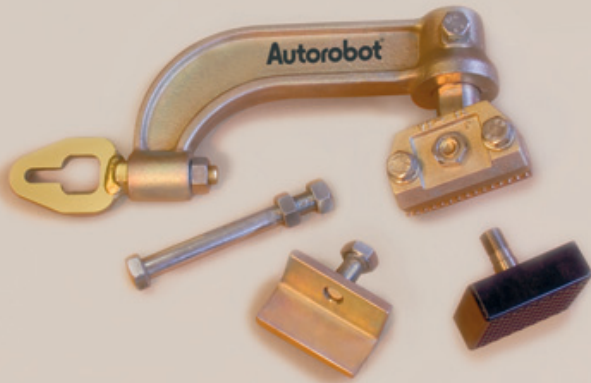

Satellite 714B+1 set for pulling and support. The set consists of patented straightening modules that work both independently and together. Modular design means profitability because the bodyshop now doesn't need to purchase separate tool sets for each purpose.

30

714B

714+2B

714B+6

714A-1A

738

714B+5

714B+1

Manufacturer:

Autorobot
FINLAND OY

Yrittäjätie 23, 70150 Kuopio, Finland
Tel. +358-17-283 3711, Fax +358-17-283 1623
E-mail: autorobot@autorobot.com
www.autorobot.com

Seller: