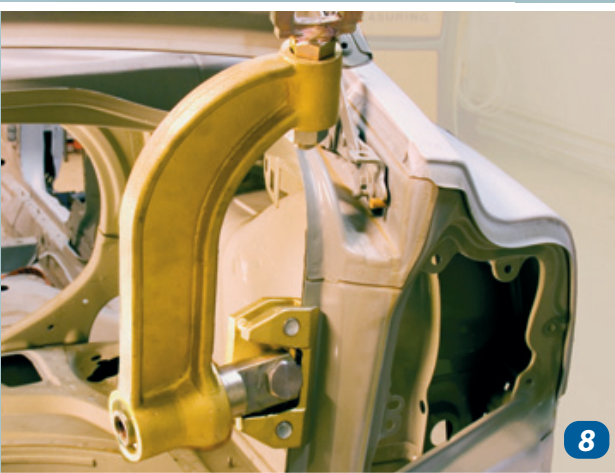

# Autorobot®

*The modular Satellite straightening set is designed for bodyshops who want to be the best in their field and make a good profit.*

Satellite 714B basic part rotates and reaches automatically the most ideal pulling direction.

714B

Pat.pend.

The modules of the Satellite straightening set are made of the best material and can handle the strongest vehicle structures without trouble. The inexpensive Satellite set is a very economical solution because of its versatile use. Several types of accessories can be attached to the moulded, rotating straightening arm.

# Autorobot®

Using Autorobot Satellite optional sets to straighten strong structured vehicle body parts.

In line straightening of the strong-structured B pillar often requires a hydraulic pull together with a simultaneous mechanical push.