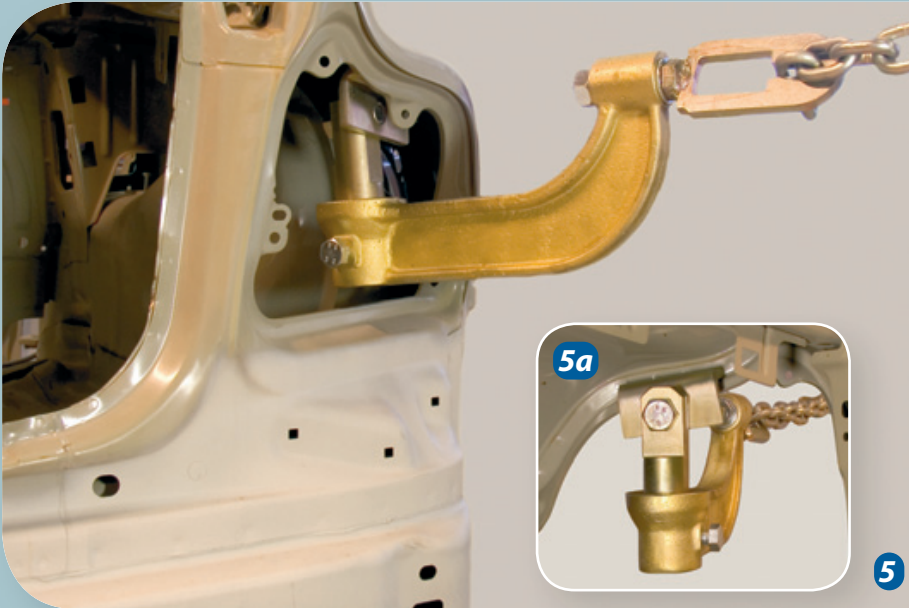

# Autorobot®

*The modular Satellite straightening set is designed for bodyshops who want to be the best in their field and make a good profit.*

Satellite 714B basic part rotates and reaches automatically the most ideal pulling direction.

714B

Pat.pend.

The modules of the Satellite straightening set are made of the best material and can handle the strongest vehicle structures without trouble. The inexpensive Satellite set is a very economical solution because of its versatile use. Several types of accessories can be attached to the moulded, rotating straightening arm.

# Autorobot®

Using Autorobot Satellite optional sets to straighten strong structured vehicle body parts.

In line straightening of the strong-structured B pillar often requires a hydraulic pull together with a simultaneous mechanical push.