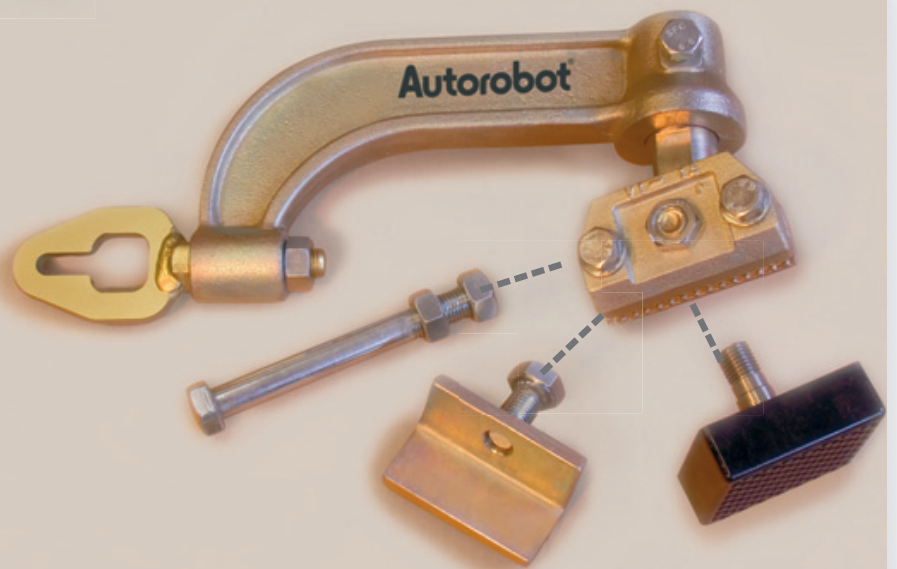

## SATELLITE STRAIGHTENING SET

**Technology  
from FINLAND**

# Autorobot®

*The modular Satellite straightening set is designed for bodyshops who want to be the best in their field and make a good profit.*

Satellite 714B basic part rotates and reaches automatically the most ideal pulling direction.

714B

Pat.pend.

The modules of the Satellite straightening set are made of the best material and can handle the strongest vehicle structures without trouble. The inexpensive Satellite set is a very economical solution because of its versatile use. Several types of accessories can be attached to the moulded, rotating straightening arm.

# Autorobot®

Using Autorobot Satellite optional sets to straighten strong structured vehicle body parts.

In line straightening of the strong-structured B pillar often requires a hydraulic pull together with a simultaneous mechanical push.