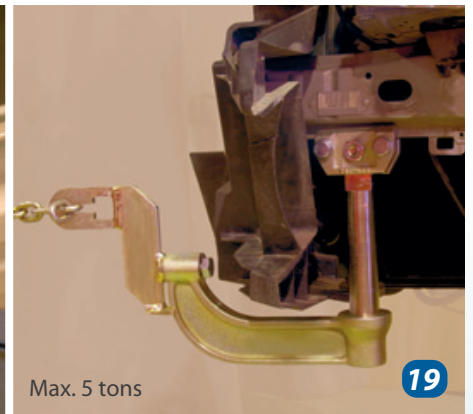

16

Max. 5 tons