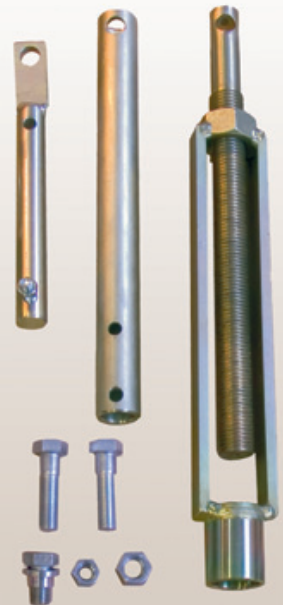

# Autorobot®

Using Autorobot Satellite optional sets to straighten strong structured vehicle body parts.

In line straightening of the strong-structured B pillar often requires a hydraulic pull together with a simultaneous mechanical push.

The B pillar straightens out more easily, if a support is placed at the damaged point. The support equipment shown in the picture can also be used in other kinds of straightening jobs.

714B+1+2

Satellite 714B+1 set for pulling and support. The set consists of patented straightening modules that work both independently and together. Modular design means profitability because the bodyshop now doesn't need to purchase separate tool sets for each purpose.

30

714B

714+2B

714B+6

714A-1A

738

714B+5

714B+1