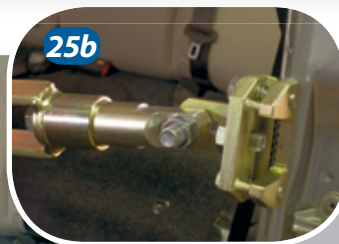

# Autorobot®

Using Autorobot Satellite optional sets to straighten strong structured vehicle body parts.

In line straightening of the strong-structured B pillar often requires a hydraulic pull together with a simultaneous mechanical push.